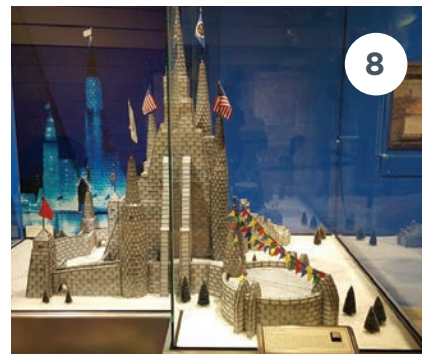

8

ICE CASTLE

9

FALLS FLYER BOAT

Memory Walk Map

MINNESOTA'S GREATEST GENERATION and WEATHER PERMITTING

- 1 BASSINET**
 - a. What is your favorite lullaby?
 - b. Where were you born?
- 2 ERECTOR SET**
 - a. What would you build with an Erector Set?
 - b. What were your favorite toys growing up?
- 3 SCHWINN BICYCLE**
 - a. Where would you like to bike to right now?
 - b. How did you get around as a kid?
- 4 ZENITH PORTHOLE TELEVISION**
 - a. What TV show would you want to act in?
 - b. What TV shows do you like to watch?
- 5 1950s KITCHEN AND ACCESSORIES**
 - a. What would you want to eat in this kitchen?
 - b. Do you have a favorite home-cooked meal?
- 6 FORD CUSTOMLINE FORDOR SEDAN**
 - a. Where would you like to go on vacation right now?
 - b. What is the best place you've ever visited?
- 7 FISHING DECOYS**
 - a. Would you rather live by a lake or an ocean?
 - b. What do you think is the best bait for fishing?
- 8 ICE CASTLE**
 - a. Would you like to live in a real ice palace?
 - b. What winter memories do you have to share?
- 9 FALLS FLYER BOAT**
 - a. What kind of boat would you prefer:
pontoon, speedboat, or sailboat?
 - b. What do you do to cool off in the summer?