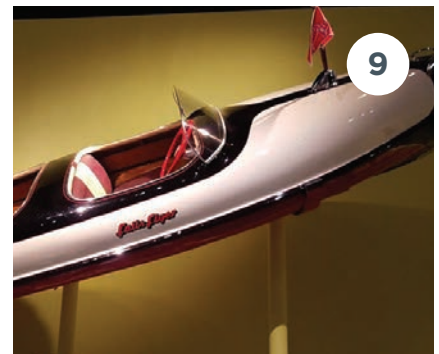

4

ZENITH TELEVISION

5

1950s KITCHEN

6

FORD SEDAN

7

FISHING DECOYS

8

ICE CASTLE

9

FALLS FLYER BOAT

Memory Walk Map

MINNESOTA'S GREATEST GENERATION and WEATHER PERMITTING

- 1 BASSINET**
 - a. What is your favorite lullaby?
 - b. Where were you born?
- 2 ERECTOR SET**
 - a. What would you build with an Erector Set?
 - b. What were your favorite toys growing up?
- 3 SCHWINN BICYCLE**
 - a. Where would you like to bike to right now?
 - b. How did you get around as a kid?
- 4 ZENITH PORTHOLE TELEVISION**
 - a. What TV show would you want to act in?
 - b. What TV shows do you like to watch?
- 5 1950s KITCHEN AND ACCESSORIES**
 - a. What would you want to eat in this kitchen?
 - b. Do you have a favorite home-cooked meal?
- 6 FORD CUSTOMLINE FORDOR SEDAN**
 - a. Where would you like to go on vacation right now?
 - b. What is the best place you've ever visited?
- 7 FISHING DECOYS**
 - a. Would you rather live by a lake or an ocean?
 - b. What do you think is the best bait for fishing?
- 8 ICE CASTLE**
 - a. Would you like to live in a real ice palace?
 - b. What winter memories do you have to share?
- 9 FALLS FLYER BOAT**
 - a. What kind of boat would you prefer:
pontoon, speedboat, or sailboat?
 - b. What do you do to cool off in the summer?